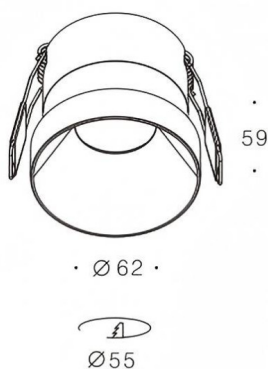

### Kepler

Lavov downlight from the family Kepler with a power of 12W and a beam angle of 36°. Finished in matt bronze colour. With a total lumen output of 726lm and a luminous efficacy of 60.5lm/W.

Made in die cast aluminium and PC lenses. Driver On-Off no dim . CCT 2700K.

### Dimensions

**Product dimensions (mm)**      **ø62\*H59mm**

### Photometry

|                                   |                        |
|-----------------------------------|------------------------|
| <b>Product</b>                    |                        |
| <b>Real power (W)</b>             | <b>12</b>              |
| <b>Real luminous flux (Lm)</b>    | <b>726</b>             |
| <b>Luminous efficiency (Lm/W)</b> | <b>60.5</b>            |
| <b>Beam angle (&amp;ordm;)</b>    | <b>36°</b>             |
| <b>Life time (h)</b>              | <b>50000hrs L80B11</b> |
| <b>IP</b>                         | <b>IP44</b>            |
| <b>Colour</b>                     | <b>matt bronze</b>     |
| <b>Control gear included</b>      | <b>yes</b>             |
| <b>Control gear</b>               | <b>On-Off no dim</b>   |
| <b>Flicker Free</b>               | <b>yes</b>             |
| <b>Light source</b>               | <b>led</b>             |
| <b>Type of LED</b>                | <b>COB</b>             |
| <b>Colour temperature (K)</b>     | <b>2700</b>            |
| <b>Colour consistency (SDCM)</b>  | <b>SDCM&lt;3</b>       |
| <b>CRI</b>                        | <b>80</b>              |
| <b>IK</b>                         | <b>06</b>              |