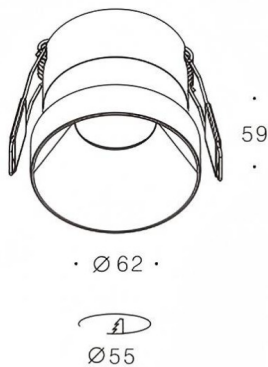

Scheme

Photometry

Product	
Real power (W)	12
Real luminous flux (Lm)	726
Luminous efficiency (Lm/W)	60.5
Beam angle (°)	36°
Life time (h)	50000hrs L80B11
IP	IP44
Colour	matt bronze
Control gear included	yes
Control gear	On-Off no dim
Flicker Free	yes
Light source	led
Type of LED	COB
Colour temperature (K)	2700
Colour consistency (SDCM)	SDCM3
CRI	80
IK	06