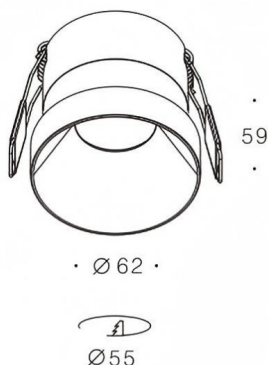

### Kepler

Lavov downlight from the family Kepler with a power of 12W and a beam angle of 36°. Finished in matt brass colour. With a total lumen output of 726lm and a luminous efficacy of 60.5lm/W. Made in die cast aluminium and PC lenses. Driver DALI dimmable. CCT 2700K.

### Dimensions

**Product dimensions (mm)**      **ø62\*H59mm**

### Photometry

|                                   |                        |
|-----------------------------------|------------------------|
| <b>Product</b>                    |                        |
| <b>Real power (W)</b>             | <b>12</b>              |
| <b>Real luminous flux (Lm)</b>    | <b>726</b>             |
| <b>Luminous efficiency (Lm/W)</b> | <b>60.5</b>            |
| <b>Beam angle (&amp;ordm;)</b>    | <b>36°</b>             |
| <b>Life time (h)</b>              | <b>50000hrs L80B10</b> |
| <b>IP</b>                         | <b>IP44</b>            |
| <b>Colour</b>                     | <b>matt brass</b>      |
| <b>Control gear included</b>      | <b>yes</b>             |
| <b>Control gear</b>               | <b>DALI dimmable</b>   |
| <b>Flicker Free</b>               | <b>yes</b>             |
| <b>Light source</b>               | <b>led</b>             |
| <b>Type of LED</b>                | <b>COB</b>             |
| <b>Colour temperature (K)</b>     | <b>2700</b>            |
| <b>Colour consistency (SDCM)</b>  | <b>SDCM&lt;3</b>       |
| <b>CRI</b>                        | <b>90</b>              |
| <b>IK</b>                         | <b>06</b>              |