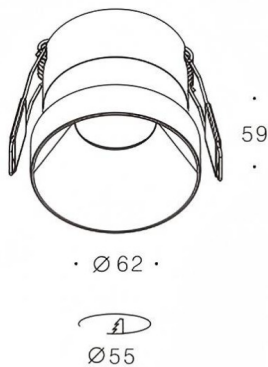

Kepler

Lavov downlight from the family Kepler with a power of 12W and a beam angle of 50°. Finished in matt bronze colour. With a total lumen output of 726lm and a luminous efficacy of 60.5lm/W.

Made in die cast aluminium and PC lenses. Driver On-Off no dim . CCT 2700K.

Item code	86.D098.1241.31
Product type	Indoor
Category	Downlights
Family	Kepler
Subfamily	Kepler
Pictograms	

Dimensions

Product dimensions (mm) **ø62*H59mm**

Scheme

Photometry

Product	
Real power (W)	12
Real luminous flux (Lm)	726
Luminous efficiency (Lm/W)	60.5
Beam angle (°)	50°
Life time (h)	50000hrs L80B10
IP	IP44
Colour	matt bronze
Control gear included	yes
Control gear	On-Off no dim
Flicker Free	yes
Light source	led
Type of LED	COB
Colour temperature (K)	2700
Colour consistency (SDCM)	SDCM3
CRI	90
IK	06