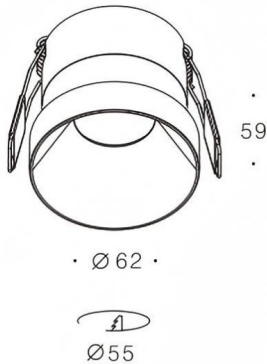

Kepler

Lavov downlight from the family Kepler with a power of 12W and a beam angle of 15°. Finished in matt silver colour. With a total lumen output of 726lm and a luminous efficacy of 60.5lm/W.

Made in die cast aluminium and PC lenses. Driver On-Off no dim . CCT 3000K.

Dimensions

Product dimensions (mm) **ø62*H59mm**

Scheme

Photometry

Item code	86.D098.1311.03
Product type	Indoor
Category	Downlights
Family	Kepler
Subfamily	Kepler
Pictograms	

Product	
Real power (W)	12
Real luminous flux (Lm)	726
Luminous efficiency (Lm/W)	60.5
Beam angle (°)	15°
Life time (h)	50000hrs L80B10
IP	IP44
Colour	matt silver
Control gear included	yes
Control gear	On-Off no dim
Flicker Free	yes
Light source	led
Type of LED	COB
Colour temperature (K)	3000
Colour consistency (SDCM)	SDCM<3
CRI	90
IK	06