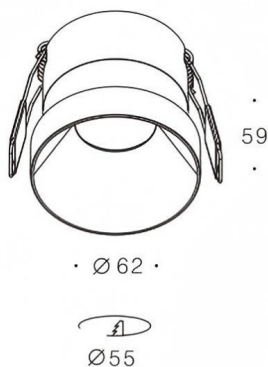

Kepler

Lavov downlight from the family Kepler with a power of 12W and a beam angle of 15°. Finished in matt bronze colour. With a total lumen output of 726lm and a luminous efficacy of 60.5lm/W.

Made in die cast aluminium and PC lenses. Driver On-Off no dim . CCT 3000K.

Item code	86.D098.1311.31
Product type	Indoor
Category	Downlights
Family	Kepler
Subfamily	Kepler
Pictograms	

Dimensions

Product dimensions (mm) **ø62*H59mm**

Scheme

Photometry

Product	
Real power (W)	12
Real luminous flux (Lm)	726
Luminous efficiency (Lm/W)	60.5
Beam angle (°)	15°
Life time (h)	50000hrs L80B10
IP	IP44
Colour	matt bronze
Control gear included	yes
Control gear	On-Off no dim
Flicker Free	yes
Light source	led
Type of LED	COB
Colour temperature (K)	3000
Colour consistency (SDCM)	SDCM3
CRI	90
IK	06