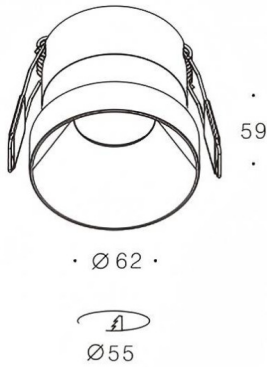

Kepler

Lavov downlight from the family Kepler with a power of 12W and a beam angle of 36°. Finished in white colour. With a total lumen output of 726lm and a luminous efficacy of 60.5lm/W. Made in die cast aluminium and PC lenses. Driver On-Off no dim . CCT 3000K.

Item code	86.D098.1331.01
Product type	Indoor
Category	Downlights
Family	Kepler
Subfamily	Kepler
Pictograms	

Dimensions

Product dimensions (mm) **ø62*H59mm**

Scheme

Product	
Real power (W)	12
Real luminous flux (Lm)	726
Luminous efficiency (Lm/W)	60.5
Beam angle (°)	36°
Life time (h)	50000hrs L80B10
IP	IP44
Colour	white
Control gear included	yes
Control gear	On-Off no dim
Flicker Free	yes
Light source	led
Type of LED	COB
Colour temperature (K)	3000
Colour consistency (SDCM)	SDCM3
CRI	90
IK	06