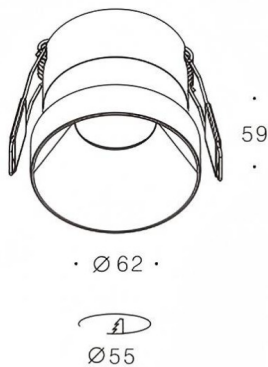

Kepler

Lavov downlight from the family Kepler with a power of 12W and a beam angle of 36°. Finished in matt bronze colour. With a total lumen output of 726lm and a luminous efficacy of 60.5lm/W.

Made in die cast aluminium and PC lenses. Driver On-Off no dim . CCT 3000K.

Item code	86.D098.1331.31
Product type	Indoor
Category	Downlights
Family	Kepler
Subfamily	Kepler
Pictograms	

Dimensions

Product dimensions (mm) **ø62*H59mm**

Scheme

Photometry

Product	
Real power (W)	12
Real luminous flux (Lm)	726
Luminous efficiency (Lm/W)	60.5
Beam angle (°)	36°
Life time (h)	50000hrs L80B11
IP	IP44
Colour	matt bronze
Control gear included	yes
Control gear	On-Off no dim
Flicker Free	yes
Light source	led
Type of LED	COB
Colour temperature (K)	3000
Colour consistency (SDCM)	SDCM3
CRI	80
IK	06