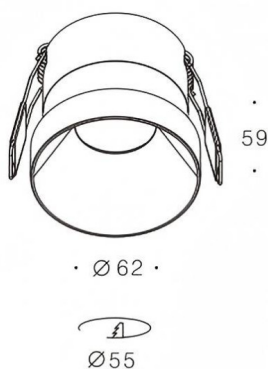

Kepler

Lavov downlight from the family Kepler with a power of 12W and a beam angle of 36°. Finished in matt bronze colour. With a total lumen output of 726lm and a luminous efficacy of 60.5lm/W.

Made in die cast aluminium and PC lenses. Driver On-Off no dim . CCT 3000K.

| | |
|---------------------|------------------------|
| Item code | 86.D098.1331.31 |
| Product type | Indoor |
| Category | Downlights |
| Family | Kepler |
| Subfamily | Kepler |
| Pictograms | |

Dimensions

Product dimensions (mm) **ø62*H59mm**

Scheme

Photometry

| | |
|-----------------------------------|------------------------|
| Product | |
| Real power (W) | 12 |
| Real luminous flux (Lm) | 726 |
| Luminous efficiency (Lm/W) | 60.5 |
| Beam angle (&ordm;) | 36° |
| Life time (h) | 50000hrs L80B11 |
| IP | IP44 |
| Colour | matt bronze |
| Control gear included | yes |
| Control gear | On-Off no dim |
| Flicker Free | yes |
| Light source | led |
| Type of LED | COB |
| Colour temperature (K) | 3000 |
| Colour consistency (SDCM) | SDCM<3 |
| CRI | 80 |
| IK | 06 |