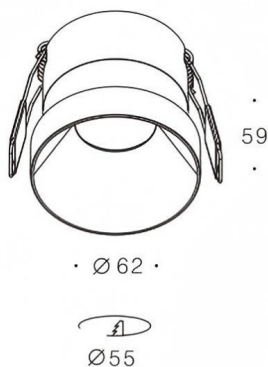

Kepler

Lavov downlight from the family Kepler with a power of 12W and a beam angle of 50°. Finished in matt bronze colour. With a total lumen output of 726lm and a luminous efficacy of 60.5lm/W.

Made in die cast aluminium and PC lenses. Driver On-Off no dim . CCT 3000K.

Item code	86.D098.1341.31
Product type	Indoor
Category	Downlights
Family	Kepler
Subfamily	Kepler
Pictograms	

Dimensions

Product dimensions (mm) **ø62*H59mm**

Scheme

Photometry

Product	
Real power (W)	12
Real luminous flux (Lm)	726
Luminous efficiency (Lm/W)	60.5
Beam angle (°)	50°
Life time (h)	50000hrs L80B11
IP	IP44
Colour	matt bronze
Control gear included	yes
Control gear	On-Off no dim
Flicker Free	yes
Light source	led
Type of LED	COB
Colour temperature (K)	3000
Colour consistency (SDCM)	SDCM3
CRI	80
IK	06