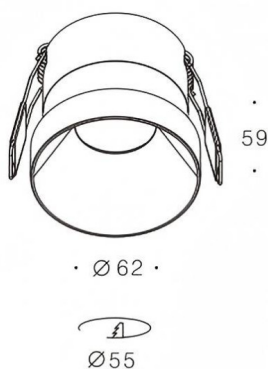

Kepler

Lavov downlight from the family Kepler with a power of 12W and a beam angle of 15°. Finished in matt bronze colour. With a total lumen output of 726lm and a luminous efficacy of 60.5lm/W.

Made in die cast aluminium and PC lenses. Driver On-Off no dim . CCT 4000K.

Item code	86.D098.1411.31
Product type	Indoor
Category	Downlights
Family	Kepler
Subfamily	Kepler
Pictograms	

Dimensions

Product dimensions (mm) **ø62*H59mm**

Scheme

Photometry

Product	
Real power (W)	12
Real luminous flux (Lm)	726
Luminous efficiency (Lm/W)	60.5
Beam angle (°)	15°
Life time (h)	50000hrs L80B10
IP	IP44
Colour	matt bronze
Control gear included	yes
Control gear	On-Off no dim
Flicker Free	yes
Light source	led
Type of LED	COB
Colour temperature (K)	4000
Colour consistency (SDCM)	SDCM3
CRI	90
IK	06