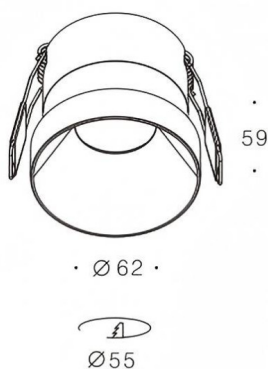

Kepler

Lavov downlight from the family Kepler with a power of 12W and a beam angle of 36°. Finished in matt bronze colour. With a total lumen output of 726lm and a luminous efficacy of 60.5lm/W.

Made in die cast aluminium and PC lenses. Driver On-Off no dim . CCT 4000K.

Item code	86.D098.1431.31
Product type	Indoor
Category	Downlights
Family	Kepler
Subfamily	Kepler
Pictograms	

Dimensions

Product dimensions (mm) **ø62*H59mm**

Scheme

Photometry

Product	
Real power (W)	12
Real luminous flux (Lm)	726
Luminous efficiency (Lm/W)	60.5
Beam angle (°)	36°
Life time (h)	50000hrs L80B10
IP	IP44
Colour	matt bronze
Control gear included	yes
Control gear	On-Off no dim
Flicker Free	yes
Light source	led
Type of LED	COB
Colour temperature (K)	4000
Colour consistency (SDCM)	SDCM3
CRI	90
IK	06