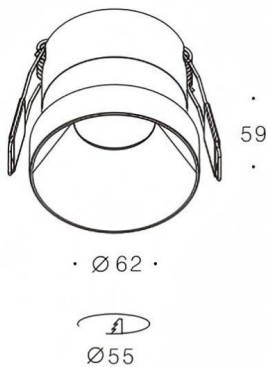

Scheme

Photometry

Product	
Real power (W)	12
Real luminous flux (Lm)	726
Luminous efficiency (Lm/W)	60.5
Beam angle (°)	50°
Life time (h)	50000hrs L80B11
IP	IP44
Colour	matt bronze
Control gear included	yes
Control gear	On-Off no dim
Flicker Free	yes
Light source	led
Type of LED	COB
Colour temperature (K)	4000
Colour consistency (SDCM)	SDCM3
CRI	80
IK	06