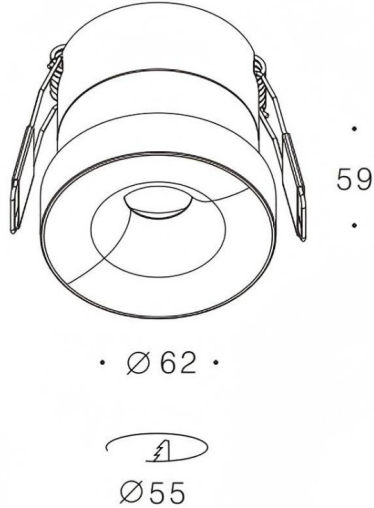

Kepler 3

Lavov downlight from the family Kepler with a power of 12W and a beam angle of 24°. Finished in white colour. With a total lumen output of 726lm and a luminous efficacy of 60,5lm/W. Made in die cast aluminium and PC lenses. Driver On-Off no dim . CCT 2700K.

Item code	86.D099.1221.01
Product type	Indoor
Category	Downlights
Family	Kepler
Subfamily	Kepler 3
Pictograms	

Dimensions

Product dimensions (mm) **ø62*H59mm**

Scheme

Product	
Real power (W)	12
Real luminous flux (Lm)	806
Luminous efficiency (Lm/W)	67
Beam angle (°)	24°
Life time (h)	50000hrs L80B10
IP	IP44
Colour	white
Control gear included	yes
Control gear	On-Off no dim
Flicker Free	yes
Light source	led
Type of LED	COB
Colour temperature (K)	2700
Colour consistency (SDCM)	SDCM3
CRI	80
IK	06