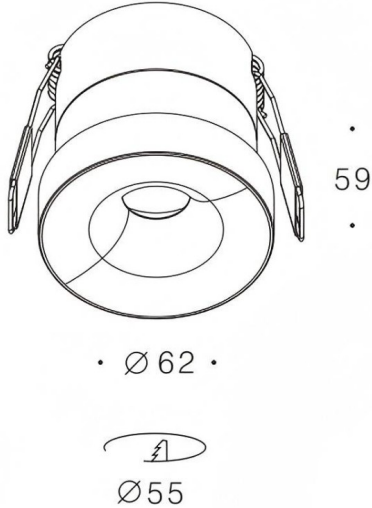

Kepler 3

Lavov downlight from the family Kepler with a power of 12W and a beam angle of 24°. Finished in matt brass colour. With a total lumen output of 726lm and a luminous efficacy of 60,5lm/W.

Made in die cast aluminium and PC lenses. Driver On-Off no dim . CCT 2700K.

Item code	86.D099.1221.30
Product type	Indoor
Category	Downlights
Family	Kepler
Subfamily	Kepler 3
Pictograms	

Dimensions

Product dimensions (mm) **ø62*H59mm**

Scheme

Product	
Real power (W)	12
Real luminous flux (Lm)	806
Luminous efficiency (Lm/W)	67
Beam angle (°)	24°
Life time (h)	50000hrs L80B11
IP	IP44
Colour	matt brass
Control gear included	yes
Control gear	On-Off no dim
Flicker Free	yes
Light source	led
Type of LED	COB
Colour temperature (K)	2700
Colour consistency (SDCM)	SDCM3
CRI	80
IK	06