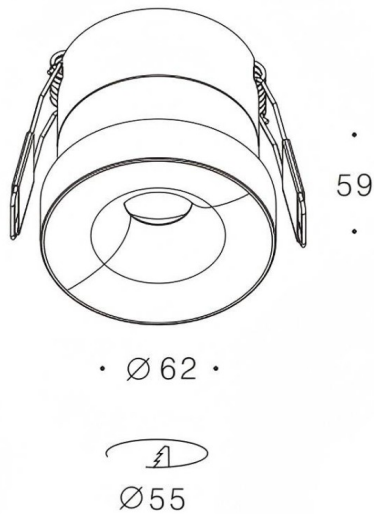

Scheme

Photometry

Product	
Real power (W)	12
Real luminous flux (Lm)	806
Luminous efficiency (Lm/W)	67
Beam angle (°)	24°
Life time (h)	50000hrs L80B11
IP	IP44
Colour	matt bronze
Control gear included	yes
Control gear	On-Off no dim
Flicker Free	yes
Light source	led
Type of LED	COB
Colour temperature (K)	2700
Colour consistency (SDCM)	SDCM3
CRI	80
IK	06