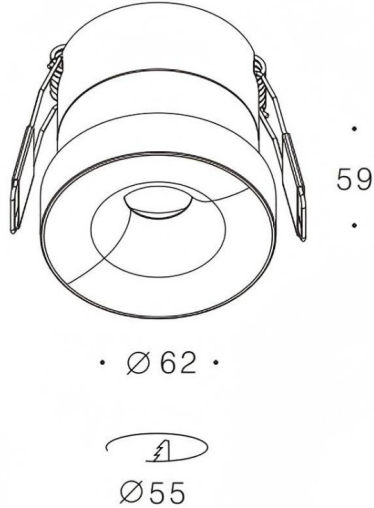

### Kepler 3

Lavov downlight from the family Kepler with a power of 12W and a beam angle of 24°. Finished in matt silver colour. With a total lumen output of 726lm and a luminous efficacy of 60,5lm/W. Made in die cast aluminium and PC lenses. Driver DALI dimmable. CCT 2700K.

|                     |                        |
|---------------------|------------------------|
| <b>Item code</b>    | <b>86.D099.1223.03</b> |
| <b>Product type</b> | <b>Indoor</b>          |
| <b>Category</b>     | <b>Downlights</b>      |
| <b>Family</b>       | <b>Kepler</b>          |
| <b>Subfamily</b>    | <b>Kepler 3</b>        |
| <b>Pictograms</b>   |                        |

### Dimensions

**Product dimensions (mm)**      **ø62\*H59mm**

### Photometry

|                                   |                        |
|-----------------------------------|------------------------|
| <b>Product</b>                    |                        |
| <b>Real power (W)</b>             | <b>12</b>              |
| <b>Real luminous flux (Lm)</b>    | <b>806</b>             |
| <b>Luminous efficiency (Lm/W)</b> | <b>67</b>              |
| <b>Beam angle (°)</b>             | <b>24°</b>             |
| <b>Life time (h)</b>              | <b>50000hrs L80B11</b> |
| <b>IP</b>                         | <b>IP44</b>            |
| <b>Colour</b>                     | <b>matt silver</b>     |
| <b>Control gear included</b>      | <b>yes</b>             |
| <b>Control gear</b>               | <b>DALI dimmable</b>   |
| <b>Flicker Free</b>               | <b>yes</b>             |
| <b>Light source</b>               | <b>led</b>             |
| <b>Type of LED</b>                | <b>COB</b>             |
| <b>Colour temperature (K)</b>     | <b>2700</b>            |
| <b>Colour consistency (SDCM)</b>  | <b>SDCM3</b>           |
| <b>CRI</b>                        | <b>80</b>              |
| <b>IK</b>                         | <b>06</b>              |