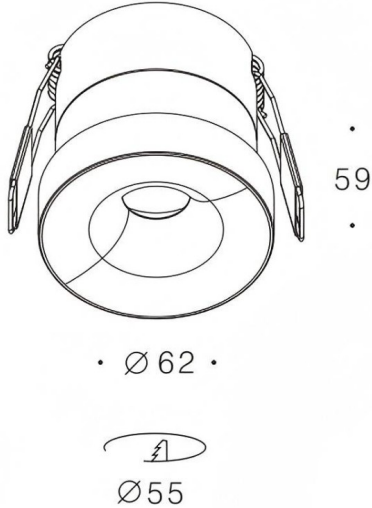

Scheme

Product	
Real power (W)	12
Real luminous flux (Lm)	806
Luminous efficiency (Lm/W)	67
Beam angle (&ordm;)	24°
Life time (h)	50000hrs L80B11
IP	IP44
Colour	matt bronze
Control gear included	yes
Control gear	DALI dimmable
Flicker Free	yes
Light source	led
Type of LED	COB
Colour temperature (K)	2700
Colour consistency (SDCM)	SDCM<3
CRI	80
IK	06

Photometry