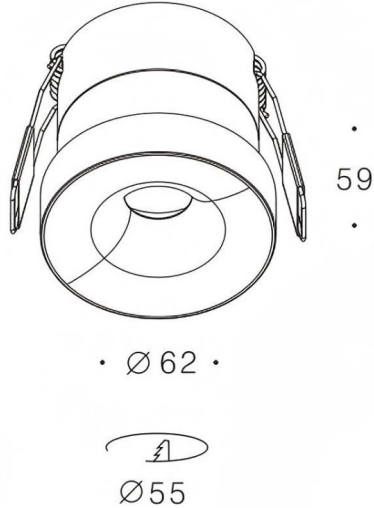

Kepler 3

Lavov downlight from the family Kepler with a power of 12W and a beam angle of 36°. Finished in white colour. With a total lumen output of 726lm and a luminous efficacy of 60,5lm/W. Made in die cast aluminium and PC lenses. Driver On-Off no dim . CCT 2700K.

Item code	86.D099.1231.01
Product type	Indoor
Category	Downlights
Family	Kepler
Subfamily	Kepler 3
Pictograms	

Product	
Real power (W)	12
Real luminous flux (Lm)	806
Luminous efficiency (Lm/W)	67
Beam angle (&ordm;)	36°
Life time (h)	50000hrs L80B10
IP	IP44
Colour	white
Control gear included	yes
Control gear	On-Off no dim
Flicker Free	yes
Light source	led
Type of LED	COB
Colour temperature (K)	2700
Colour consistency (SDCM)	SDCM<3
CRI	80
IK	06

Dimensions

Product dimensions (mm) **ø62*H59mm**

Scheme

Photometry