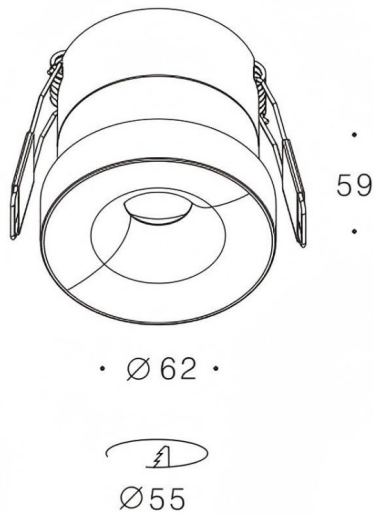

Kepler 3

Lavov downlight from the family Kepler with a power of 12W and a beam angle of 36°. Finished in matt silver colour. With a total lumen output of 726lm and a luminous efficacy of 60,5lm/W. Made in die cast aluminium and PC lenses. Driver On-Off no dim . CCT 2700K.

Item code	86.D099.1231.03
Product type	Indoor
Category	Downlights
Family	Kepler
Subfamily	Kepler 3
Pictograms	

Dimensions

Product dimensions (mm) **ø62*H59mm**

Scheme

Product	
Real power (W)	12
Real luminous flux (Lm)	806
Luminous efficiency (Lm/W)	67
Beam angle (°)	36°
Life time (h)	50000hrs L80B11
IP	IP44
Colour	matt silver
Control gear included	yes
Control gear	On-Off no dim
Flicker Free	yes
Light source	led
Type of LED	COB
Colour temperature (K)	2700
Colour consistency (SDCM)	SDCM3
CRI	80
IK	06