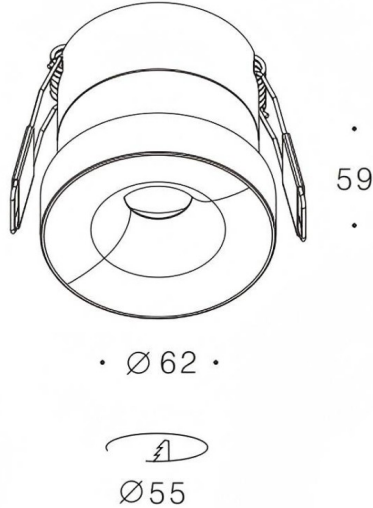

Kepler 3

Lavov downlight from the family Kepler with a power of 12W and a beam angle of 36°. Finished in matt silver colour. With a total lumen output of 726lm and a luminous efficacy of 60,5lm/W. Made in die cast aluminium and PC lenses. Driver On-Off no dim . CCT 2700K.

Item code	86.D099.1231.03
Product type	Indoor
Category	Downlights
Family	Kepler
Subfamily	Kepler 3
Pictograms	

Dimensions

Product dimensions (mm) **ø62*H59mm**

Scheme

Photometry

Product	
Real power (W)	12
Real luminous flux (Lm)	806
Luminous efficiency (Lm/W)	67
Beam angle (&ordm;)	36°
Life time (h)	50000hrs L80B11
IP	IP44
Colour	matt silver
Control gear included	yes
Control gear	On-Off no dim
Flicker Free	yes
Light source	led
Type of LED	COB
Colour temperature (K)	2700
Colour consistency (SDCM)	SDCM<3
CRI	80
IK	06