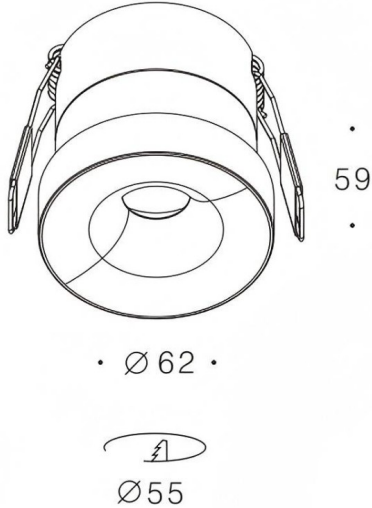

Kepler 3

Lavov downlight from the family Kepler with a power of 12W and a beam angle of 36°. Finished in matt brass colour. With a total lumen output of 726lm and a luminous efficacy of 60,5lm/W. Made in die cast aluminium and PC lenses. Driver On-Off no dim . CCT 2700K.

Item code	86.D099.1231.30
Product type	Indoor
Category	Downlights
Family	Kepler
Subfamily	Kepler 3
Pictograms	

Dimensions

Product dimensions (mm) **ø62*H59mm**

Scheme

Product	
Real power (W)	12
Real luminous flux (Lm)	806
Luminous efficiency (Lm/W)	67
Beam angle (&ordm;)	36°
Life time (h)	50000hrs L80B11
IP	IP44
Colour	matt brass
Control gear included	yes
Control gear	On-Off no dim
Flicker Free	yes
Light source	led
Type of LED	COB
Colour temperature (K)	2700
Colour consistency (SDCM)	SDCM<3
CRI	80
IK	06