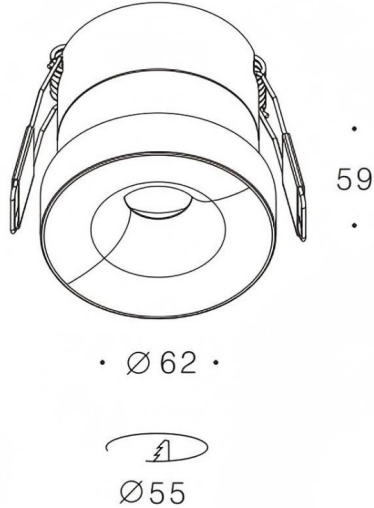

Kepler 3

Lavov downlight from the family Kepler with a power of 12W and a beam angle of 36°. Finished in matt bronze colour. With a total lumen output of 726lm and a luminous efficacy of 60,5lm/W.

Made in die cast aluminium and PC lenses. Driver On-Off no dim . CCT 2700K.

Item code	86.D099.1231.31
Product type	Indoor
Category	Downlights
Family	Kepler
Subfamily	Kepler 3
Pictograms	

Dimensions

Product dimensions (mm) **ø62*H59mm**

Scheme

Photometry

Product	
Real power (W)	12
Real luminous flux (Lm)	806
Luminous efficiency (Lm/W)	67
Beam angle (°)	36°
Life time (h)	50000hrs L80B11
IP	IP44
Colour	matt bronze
Control gear included	yes
Control gear	On-Off no dim
Flicker Free	yes
Light source	led
Type of LED	COB
Colour temperature (K)	2700
Colour consistency (SDCM)	SDCM<3
CRI	80
IK	06