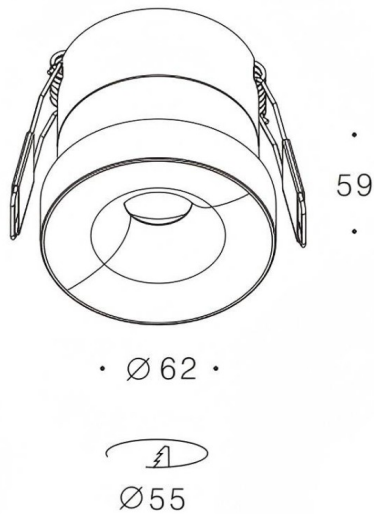

Kepler 3

Lavov downlight from the family Kepler with a power of 12W and a beam angle of 36°. Finished in matt bronze colour. With a total lumen output of 726lm and a luminous efficacy of 60,5lm/W.

Made in die cast aluminium and PC lenses. Driver On-Off no dim . CCT 2700K.

Item code	86.D099.1231.31
Product type	Indoor
Category	Downlights
Family	Kepler
Subfamily	Kepler 3
Pictograms	

Dimensions

Product dimensions (mm) **ø62*H59mm**

Scheme

Product	
Real power (W)	12
Real luminous flux (Lm)	806
Luminous efficiency (Lm/W)	67
Beam angle (°)	36°
Life time (h)	50000hrs L80B11
IP	IP44
Colour	matt bronze
Control gear included	yes
Control gear	On-Off no dim
Flicker Free	yes
Light source	led
Type of LED	COB
Colour temperature (K)	2700
Colour consistency (SDCM)	SDCM3
CRI	80
IK	06