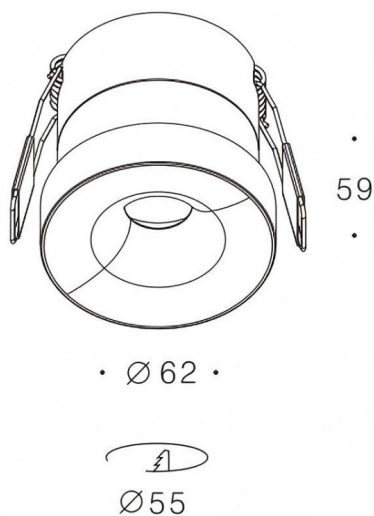

Kepler 3

Lavov downlight from the family Kepler with a power of 12W and a beam angle of 36°. Finished in matt bronze colour. With a total lumen output of 726lm and a luminous efficacy of 60,5lm/W.

Made in die cast aluminium and PC lenses. Driver On-Off no dim . CCT 2700K.

Item code	86.D099.1231.31
Product type	Indoor
Category	Downlights
Family	Kepler
Subfamily	Kepler 3
Pictograms	

Dimensions

Product dimensions (mm) **ø62*H59mm**

Scheme

Photometry

Product	
Real power (W)	12
Real luminous flux (Lm)	806
Luminous efficiency (Lm/W)	67
Beam angle (&ordm;)	36°
Life time (h)	50000hrs L80B11
IP	IP44
Colour	matt bronze
Control gear included	yes
Control gear	On-Off no dim
Flicker Free	yes
Light source	led
Type of LED	COB
Colour temperature (K)	2700
Colour consistency (SDCM)	SDCM<3
CRI	80
IK	06