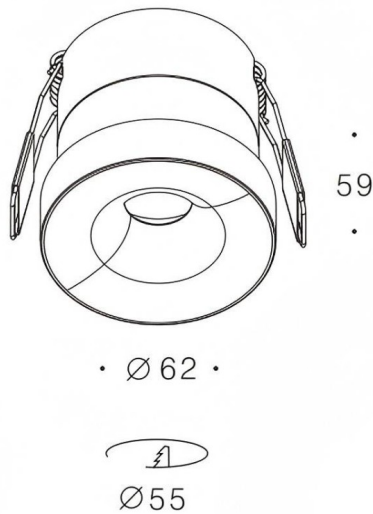

### Kepler 3

Lavov downlight from the family Kepler with a power of 12W and a beam angle of 24°. Finished in matt brass colour. With a total lumen output of 726lm and a luminous efficacy of 60,5lm/W.

Made in die cast aluminium and PC lenses. Driver On-Off no dim . CCT 3000K.

### Dimensions

**Product dimensions (mm)**      **ø62\*H59mm**

### Photometry

<b>Product</b>	
<b>Real power (W)</b>	<b>12</b>
<b>Real luminous flux (Lm)</b>	<b>806</b>
<b>Luminous efficiency (Lm/W)</b>	<b>67</b>
<b>Beam angle (°)</b>	<b>24°</b>
<b>Life time (h)</b>	<b>50000hrs L80B11</b>
<b>IP</b>	<b>IP44</b>
<b>Colour</b>	<b>matt brass</b>
<b>Control gear included</b>	<b>yes</b>
<b>Control gear</b>	<b>On-Off no dim</b>
<b>Flicker Free</b>	<b>yes</b>
<b>Light source</b>	<b>led</b>
<b>Type of LED</b>	<b>COB</b>
<b>Colour temperature (K)</b>	<b>3000</b>
<b>Colour consistency (SDCM)</b>	<b>SDCM3</b>
<b>CRI</b>	<b>80</b>
<b>IK</b>	<b>06</b>