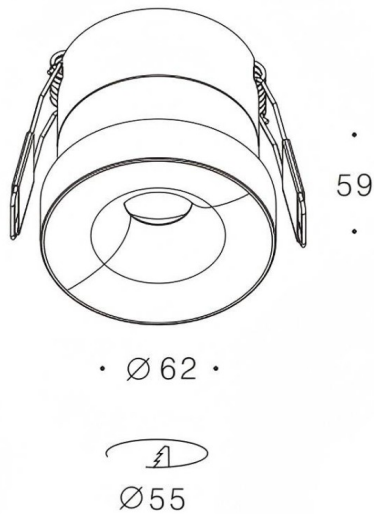

Kepler 3

Lavov downlight from the family Kepler with a power of 12W and a beam angle of 24°. Finished in matt bronze colour. With a total lumen output of 726lm and a luminous efficacy of 60,5lm/W.

Made in die cast aluminium and PC lenses. Driver On-Off no dim . CCT 3000K.

Item code	86.D099.1321.31
Product type	Indoor
Category	Downlights
Family	Kepler
Subfamily	Kepler 3
Pictograms	

Dimensions

Product dimensions (mm) **ø62*H59mm**

Scheme

Photometry

Product	
Real power (W)	12
Real luminous flux (Lm)	806
Luminous efficiency (Lm/W)	67
Beam angle (°)	24°
Life time (h)	50000hrs L80B11
IP	IP44
Colour	matt bronze
Control gear included	yes
Control gear	On-Off no dim
Flicker Free	yes
Light source	led
Type of LED	COB
Colour temperature (K)	3000
Colour consistency (SDCM)	SDCM3
CRI	80
IK	06