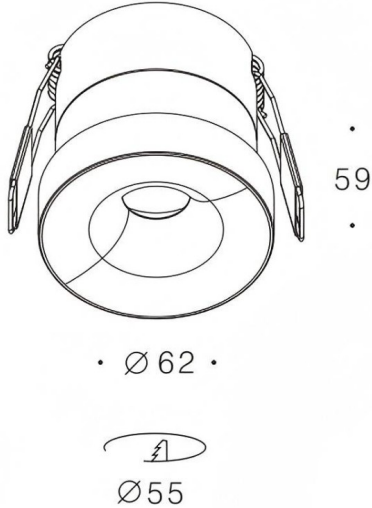

Kepler 3

Lavov downlight from the family Kepler with a power of 12W and a beam angle of 24°. Finished in matt silver colour. With a total lumen output of 726lm and a luminous efficacy of 60,5lm/W. Made in die cast aluminium and PC lenses. Driver DALI dimmable. CCT 3000K.

Item code	86.D099.1323.03
Product type	Indoor
Category	Downlights
Family	Kepler
Subfamily	Kepler 3
Pictograms	

Dimensions

Product dimensions (mm) **ø62*H59mm**

Scheme

Photometry

Product	
Real power (W)	12
Real luminous flux (Lm)	806
Luminous efficiency (Lm/W)	67
Beam angle (°)	24°
Life time (h)	50000hrs L80B11
IP	IP44
Colour	matt silver
Control gear included	yes
Control gear	DALI dimmable
Flicker Free	yes
Light source	led
Type of LED	COB
Colour temperature (K)	3000
Colour consistency (SDCM)	SDCM3
CRI	80
IK	06