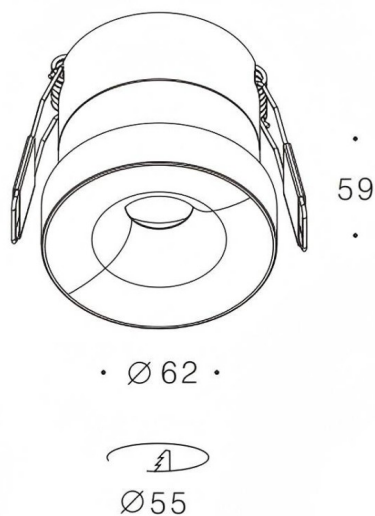

Kepler 3

Lavov downlight from the family Kepler with a power of 12W and a beam angle of 36°. Finished in white colour. With a total lumen output of 726lm and a luminous efficacy of 60,5lm/W. Made in die cast aluminium and PC lenses. Driver On-Off no dim . CCT 3000K.

Item code	86.D099.1331.01
Product type	Indoor
Category	Downlights
Family	Kepler
Subfamily	Kepler 3

Pictograms

Product	
Real power (W)	12
Real luminous flux (Lm)	806
Luminous efficiency (Lm/W)	67
Beam angle (&ordm;)	36°
Life time (h)	50000hrs L80B10
IP	IP44
Colour	white
Control gear included	yes
Control gear	On-Off no dim
Flicker Free	yes
Light source	led
Type of LED	COB
Colour temperature (K)	3000
Colour consistency (SDCM)	SDCM<3
CRI	80
IK	06

Dimensions

Product dimensions (mm) **ø62*H59mm**

Scheme

Photometry