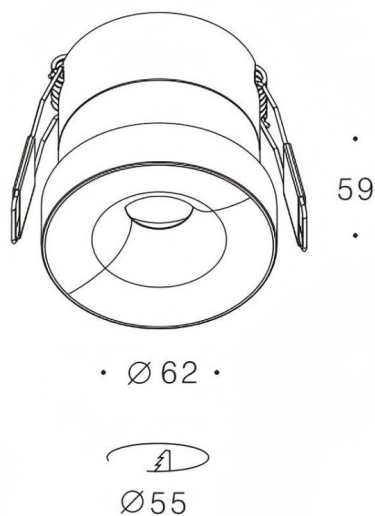

Kepler 3

Lavov downlight from the family Kepler with a power of 12W and a beam angle of 36°. Finished in matt silver colour. With a total lumen output of 726lm and a luminous efficacy of 60,5lm/W. Made in die cast aluminium and PC lenses. Driver On-Off no dim . CCT 3000K.

Item code	86.D099.1331.03
Product type	Indoor
Category	Downlights
Family	Kepler
Subfamily	Kepler 3
Pictograms	

Dimensions

Product dimensions (mm) **ø62*H59mm**

Scheme

Product	
Real power (W)	12
Real luminous flux (Lm)	806
Luminous efficiency (Lm/W)	67
Beam angle (°)	36°
Life time (h)	50000hrs L80B11
IP	IP44
Colour	matt silver
Control gear included	yes
Control gear	On-Off no dim
Flicker Free	yes
Light source	led
Type of LED	COB
Colour temperature (K)	3000
Colour consistency (SDCM)	SDCM<3
CRI	80
IK	06