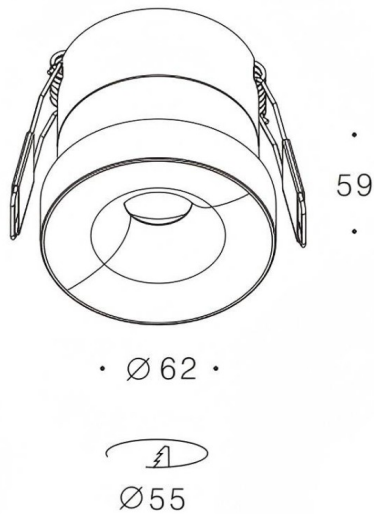

Kepler 3

Lavov downlight from the family Kepler with a power of 12W and a beam angle of 36°. Finished in matt bronze colour. With a total lumen output of 726lm and a luminous efficacy of 60,5lm/W.

Made in die cast aluminium and PC lenses. Driver On-Off no dim . CCT 3000K.

Item code	86.D099.1331.31
Product type	Indoor
Category	Downlights
Family	Kepler
Subfamily	Kepler 3
Pictograms	

Dimensions

Product dimensions (mm) **ø62*H59mm**

Scheme

Product	
Real power (W)	12
Real luminous flux (Lm)	806
Luminous efficiency (Lm/W)	67
Beam angle (°)	36°
Life time (h)	50000hrs L80B11
IP	IP44
Colour	matt bronze
Control gear included	yes
Control gear	On-Off no dim
Flicker Free	yes
Light source	led
Type of LED	COB
Colour temperature (K)	3000
Colour consistency (SDCM)	SDCM3
CRI	80
IK	06