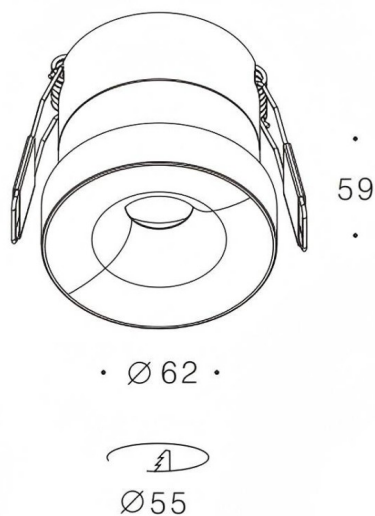

Kepler 3

Lavov downlight from the family Kepler with a power of 12W and a beam angle of 24°. Finished in white colour. With a total lumen output of 726lm and a luminous efficacy of 60,5lm/W. Made in die cast aluminium and PC lenses. Driver On-Off no dim . CCT 4000K.

Item code	86.D099.1421.01
Product type	Indoor
Category	Downlights
Family	Kepler
Subfamily	Kepler 3

Pictograms

Product	
Real power (W)	12
Real luminous flux (Lm)	806
Luminous efficiency (Lm/W)	67
Beam angle (&ordm;)	24°
Life time (h)	50000hrs L80B10
IP	IP44
Colour	white
Control gear included	yes
Control gear	On-Off no dim
Flicker Free	yes
Light source	led
Type of LED	COB
Colour temperature (K)	4000
Colour consistency (SDCM)	SDCM<3
CRI	80
IK	06

Dimensions

Product dimensions (mm) **ø62*H59mm**

Scheme

Photometry