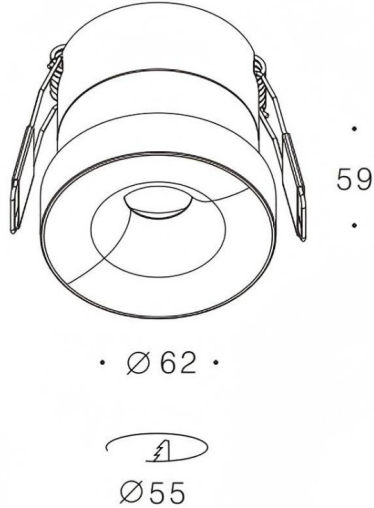

Kepler 3

Lavov downlight from the family Kepler with a power of 12W and a beam angle of 24°. Finished in matt silver colour. With a total lumen output of 726lm and a luminous efficacy of 60,5lm/W. Made in die cast aluminium and PC lenses. Driver On-Off no dim . CCT 4000K.

Item code	86.D099.1421.03
Product type	Indoor
Category	Downlights
Family	Kepler
Subfamily	Kepler 3
Pictograms	

Dimensions

Product dimensions (mm) **ø62*H59mm**

Scheme

Photometry

Product	
Real power (W)	12
Real luminous flux (Lm)	806
Luminous efficiency (Lm/W)	67
Beam angle (°)	24°
Life time (h)	50000hrs L80B11
IP	IP44
Colour	matt silver
Control gear included	yes
Control gear	On-Off no dim
Flicker Free	yes
Light source	led
Type of LED	COB
Colour temperature (K)	4000
Colour consistency (SDCM)	SDCM3
CRI	80
IK	06