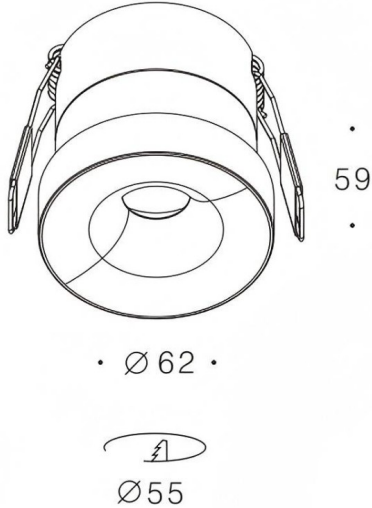

Kepler 3

Lavov downlight from the family Kepler with a power of 12W and a beam angle of 24°. Finished in matt brass colour. With a total lumen output of 726lm and a luminous efficacy of 60,5lm/W. Made in die cast aluminium and PC lenses. Driver On-Off no dim . CCT 4000K.

Item code	86.D099.1421.30
Product type	Indoor
Category	Downlights
Family	Kepler
Subfamily	Kepler 3
Pictograms	

Dimensions

Product dimensions (mm) **ø62*H59mm**

Scheme

Photometry

Product	
Real power (W)	12
Real luminous flux (Lm)	806
Luminous efficiency (Lm/W)	67
Beam angle (&ordm;)	24°
Life time (h)	50000hrs L80B11
IP	IP44
Colour	matt brass
Control gear included	yes
Control gear	On-Off no dim
Flicker Free	yes
Light source	led
Type of LED	COB
Colour temperature (K)	4000
Colour consistency (SDCM)	SDCM<3
CRI	80
IK	06