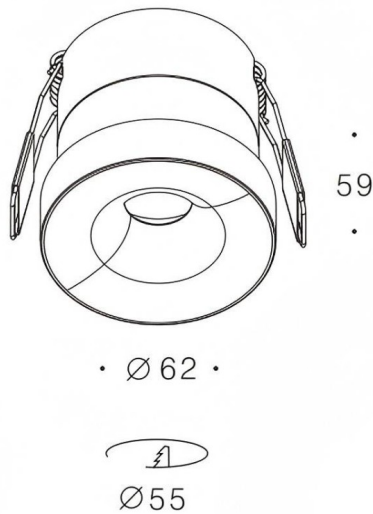

Kepler 3

Lavov downlight from the family Kepler with a power of 12W and a beam angle of 24°. Finished in matt bronze colour. With a total lumen output of 726lm and a luminous efficacy of 60,5lm/W.

Made in die cast aluminium and PC lenses. Driver On-Off no dim . CCT 4000K.

Item code	86.D099.1421.31
Product type	Indoor
Category	Downlights
Family	Kepler
Subfamily	Kepler 3
Pictograms	

Dimensions

Product dimensions (mm) **ø62*H59mm**

Scheme

Product	
Real power (W)	12
Real luminous flux (Lm)	806
Luminous efficiency (Lm/W)	67
Beam angle (&ordm;)	24°
Life time (h)	50000hrs L80B11
IP	IP44
Colour	matt bronze
Control gear included	yes
Control gear	On-Off no dim
Flicker Free	yes
Light source	led
Type of LED	COB
Colour temperature (K)	4000
Colour consistency (SDCM)	SDCM<3
CRI	80
IK	06