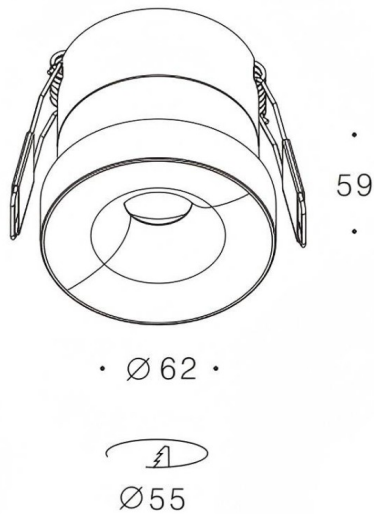

Kepler 3

Lavov downlight from the family Kepler with a power of 12W and a beam angle of 24°. Finished in matt bronze colour. With a total lumen output of 726lm and a luminous efficacy of 60,5lm/W.

Made in die cast aluminium and PC lenses. Driver On-Off no dim . CCT 4000K.

Item code	86.D099.1421.31
Product type	Indoor
Category	Downlights
Family	Kepler
Subfamily	Kepler 3
Pictograms	

Dimensions

Product dimensions (mm) **ø62*H59mm**

Scheme

Photometry

Product	
Real power (W)	12
Real luminous flux (Lm)	806
Luminous efficiency (Lm/W)	67
Beam angle (°)	24°
Life time (h)	50000hrs L80B11
IP	IP44
Colour	matt bronze
Control gear included	yes
Control gear	On-Off no dim
Flicker Free	yes
Light source	led
Type of LED	COB
Colour temperature (K)	4000
Colour consistency (SDCM)	SDCM3
CRI	80
IK	06