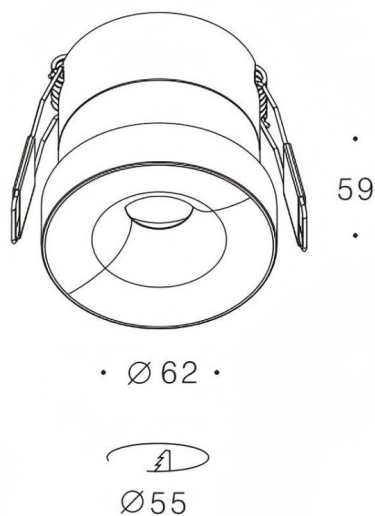

Kepler 3

Lavov downlight from the family Kepler with a power of 12W and a beam angle of 24°. Finished in matt bronze colour. With a total lumen output of 726lm and a luminous efficacy of 60,5lm/W. Made in die cast aluminium and PC lenses. Driver DALI dimmable. CCT 4000K.

Item code	86.D099.1423.31
Product type	Indoor
Category	Downlights
Family	Kepler
Subfamily	Kepler 3
Pictograms	

Dimensions

Product dimensions (mm) **ø62*H59mm**

Scheme

Product	
Real power (W)	12
Real luminous flux (Lm)	806
Luminous efficiency (Lm/W)	67
Beam angle (°)	24°
Life time (h)	50000hrs L80B11
IP	IP44
Colour	matt bronze
Control gear included	yes
Control gear	DALI dimmable
Flicker Free	yes
Light source	led
Type of LED	COB
Colour temperature (K)	4000
Colour consistency (SDCM)	SDCM<3
CRI	80
IK	06