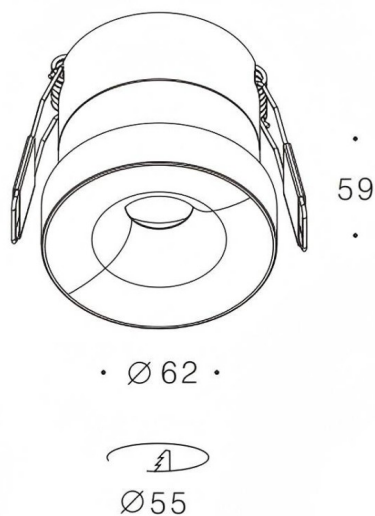

Kepler 3

Lavov downlight from the family Kepler with a power of 12W and a beam angle of 36°. Finished in white colour. With a total lumen output of 726lm and a luminous efficacy of 60,5lm/W. Made in die cast aluminium and PC lenses. Driver On-Off no dim . CCT 4000K.

Item code	86.D099.1431.01
Product type	Indoor
Category	Downlights
Family	Kepler
Subfamily	Kepler 3

Pictograms

Product	
Real power (W)	12
Real luminous flux (Lm)	806
Luminous efficiency (Lm/W)	67
Beam angle (°)	36°
Life time (h)	50000hrs L80B10
IP	IP44
Colour	white
Control gear included	yes
Control gear	On-Off no dim
Flicker Free	yes
Light source	led
Type of LED	COB
Colour temperature (K)	4000
Colour consistency (SDCM)	SDCM3
CRI	80
IK	06

Dimensions

Product dimensions (mm) **ø62*H59mm**

Scheme

Photometry