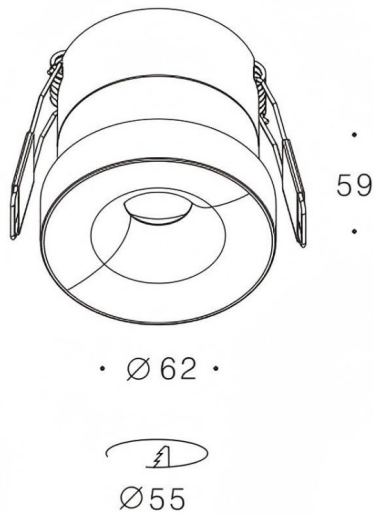

Kepler 3

Lavov downlight from the family Kepler with a power of 12W and a beam angle of 36°. Finished in matt silver colour. With a total lumen output of 726lm and a luminous efficacy of 60,5lm/W. Made in die cast aluminium and PC lenses. Driver On-Off no dim . CCT 4000K.

Item code	86.D099.1431.03
Product type	Indoor
Category	Downlights
Family	Kepler
Subfamily	Kepler 3
Pictograms	

Dimensions

Product dimensions (mm) **ø62*H59mm**

Scheme

Product	
Real power (W)	12
Real luminous flux (Lm)	806
Luminous efficiency (Lm/W)	67
Beam angle (&ordm;)	36°
Life time (h)	50000hrs L80B11
IP	IP44
Colour	matt silver
Control gear included	yes
Control gear	On-Off no dim
Flicker Free	yes
Light source	led
Type of LED	COB
Colour temperature (K)	4000
Colour consistency (SDCM)	SDCM<3
CRI	80
IK	06