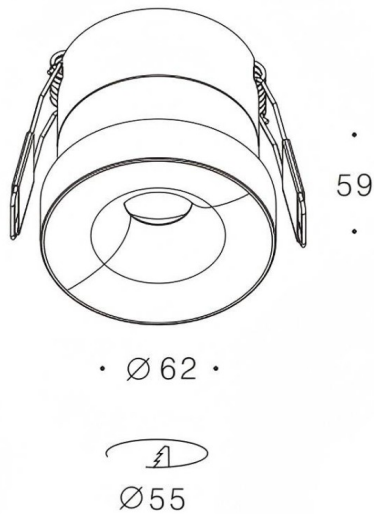

Kepler 3

Lavov downlight from the family Kepler with a power of 12W and a beam angle of 36°. Finished in matt bronze colour. With a total lumen output of 726lm and a luminous efficacy of 60,5lm/W.

Made in die cast aluminium and PC lenses. Driver On-Off no dim . CCT 4000K.

Item code	86.D099.1431.31
Product type	Indoor
Category	Downlights
Family	Kepler
Subfamily	Kepler 3
Pictograms	

Dimensions

Product dimensions (mm) **ø62*H59mm**

Scheme

Photometry

Product	
Real power (W)	12
Real luminous flux (Lm)	806
Luminous efficiency (Lm/W)	67
Beam angle (°)	36°
Life time (h)	50000hrs L80B11
IP	IP44
Colour	matt bronze
Control gear included	yes
Control gear	On-Off no dim
Flicker Free	yes
Light source	led
Type of LED	COB
Colour temperature (K)	4000
Colour consistency (SDCM)	SDCM3
CRI	80
IK	06