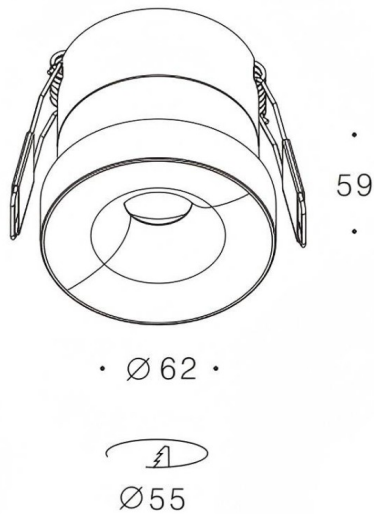

Kepler 3

Lavov downlight from the family Kepler with a power of 12W and a beam angle of 36°. Finished in matt bronze colour. With a total lumen output of 726lm and a luminous efficacy of 60,5lm/W.

Made in die cast aluminium and PC lenses. Driver On-Off no dim . CCT 4000K.

Item code	86.D099.1431.31
Product type	Indoor
Category	Downlights
Family	Kepler
Subfamily	Kepler 3
Pictograms	

Dimensions

Product dimensions (mm) **ø62*H59mm**

Scheme

Photometry

Product	
Real power (W)	12
Real luminous flux (Lm)	806
Luminous efficiency (Lm/W)	67
Beam angle (&ordm;)	36°
Life time (h)	50000hrs L80B11
IP	IP44
Colour	matt bronze
Control gear included	yes
Control gear	On-Off no dim
Flicker Free	yes
Light source	led
Type of LED	COB
Colour temperature (K)	4000
Colour consistency (SDCM)	SDCM<3
CRI	80
IK	06