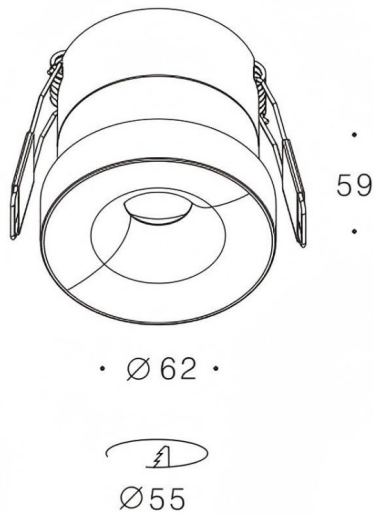

Kepler 3

Lavov downlight from the family Kepler with a power of 12W and a beam angle of 36°. Finished in matt bronze colour. With a total lumen output of 726lm and a luminous efficacy of 60,5lm/W. Made in die cast aluminium and PC lenses. Driver DALI dimmable. CCT 4000K.

Item code	86.D099.1433.31
Product type	Indoor
Category	Downlights
Family	Kepler
Subfamily	Kepler 3
Pictograms	

Dimensions

Product dimensions (mm) **ø62*H59mm**

Scheme

Product	
Real power (W)	12
Real luminous flux (Lm)	806
Luminous efficiency (Lm/W)	67
Beam angle (&ordm;)	36°
Life time (h)	50000hrs L80B11
IP	IP44
Colour	matt bronze
Control gear included	yes
Control gear	DALI dimmable
Flicker Free	yes
Light source	led
Type of LED	COB
Colour temperature (K)	4000
Colour consistency (SDCM)	SDCM<3
CRI	80
IK	06