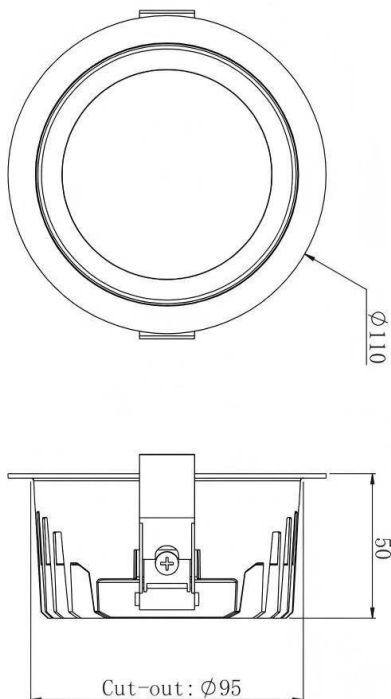

### HEF Low glare

Lavov downlight from the family HEF Low glare with a power of 5W and a beam angle of 55°. Finished in white and white reflector colour. With a total lumen output of 600lm and a luminous efficacy of 120lm/W. Made in die cast aluminium housing and micro nano PC lenses. Driver On-Off no dim . CCT 3000K.

#### Dimensions

Product dimensions (mm) **ø110\*H50mm**

#### Scheme

Item code	<b>86.D100.1331.01</b>
Product type	<b>Indoor</b>
Category	<b>Downlights</b>
Family	<b>HEF Low glare</b>
Pictograms	

Product	
Real power (W)	<b>5</b>
Real luminous flux (Lm)	<b>600</b>
Luminous efficiency (Lm/W)	<b>120</b>
Beam angle (°)	<b>55°</b>
Life time (h)	<b>50000hrs L80B10</b>
IP	<b>IP40</b>
Colour	<b>white and white reflector</b>
U. G. R	<b>19</b>
Control gear included	<b>yes</b>
Control gear	<b>On-Off no dim</b>
Flicker Free	<b>yes</b>
Light source	<b>led</b>
Type of LED	<b>SMD</b>
Colour temperature (K)	<b>3000</b>
Colour consistency (SDCM)	<b>SDCM5</b>
CRI	<b>80</b>
IK	<b>06</b>