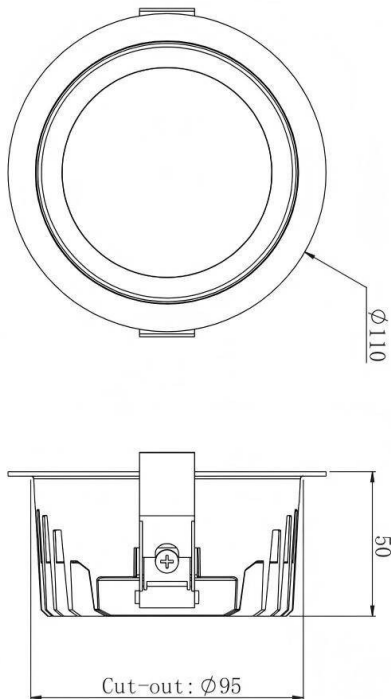

HEF Low glare

Lavov downlight from the family with a power of 5W and a beam angle of 55°. Finished in white and white reflector colour. With a total lumen output of 600lm and a luminous efficacy of 120lm/W. Made in die cast aluminium housing and micro nano PC lenses. Driver DALI dimmable. CCT 3000K.

Item code	86.D100.1333.01
Product type	Indoor
Category	Downlights
Family	HEF Low glare
Pictograms	

Dimensions

Product dimensions (mm) **ø110*H50mm**

Scheme

Product	
Real power (W)	5
Real luminous flux (Lm)	600
Luminous efficiency (Lm/W)	120
Beam angle (°)	55°
Life time (h)	50000hrs L80B10
IP	IP40
Colour	white and white reflector
U. G. R	19
Control gear included	yes
Control gear	DALI dimmable
Flicker Free	yes
Light source	led
Type of LED	SMD
Colour temperature (K)	3000
Colour consistency (SDCM)	SDCM5
CRI	80
IK	06