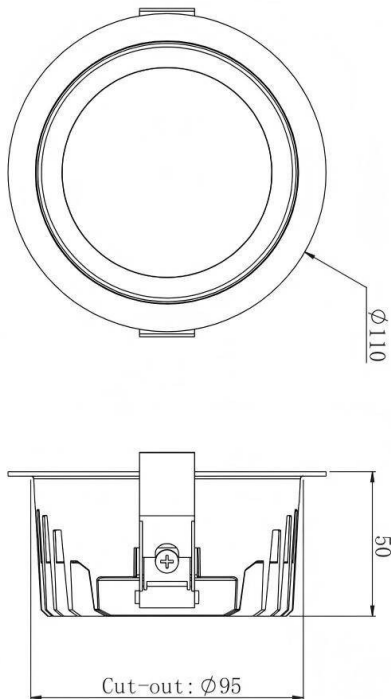

HEF Low glare

Lavov downlight from the family with a power of 5W and a beam angle of 55°. Finished in white and white reflector colour. With a total lumen output of 600lm and a luminous efficacy of 120lm/W. Made in die cast aluminium housing and micro nano PC lenses. Driver DALI dimmable. CCT 3000K.

Item code	86.D100.1333.01
Product type	Indoor
Category	Downlights
Family	HEF Low glare
Pictograms	

Dimensions

Product dimensions (mm) **ø110*H50mm**

Scheme

Product	
Real power (W)	5
Real luminous flux (Lm)	600
Luminous efficiency (Lm/W)	120
Beam angle (&ordm;)	55°
Life time (h)	50000hrs L80B10
IP	IP40
Colour	white and white reflector
U. G. R	<19
Control gear included	yes
Control gear	DALI dimmable
Flicker Free	yes
Light source	led
Type of LED	SMD
Colour temperature (K)	3000
Colour consistency (SDCM)	SDCM<5
CRI	80
IK	06