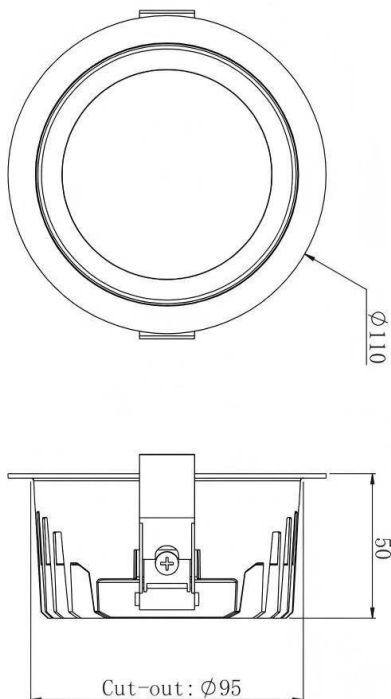

HEF Low glare

Lavov downlight from the family HEF Low glare with a power of 5W and a beam angle of 55°. Finished in white and white reflector colour. With a total lumen output of 600lm and a luminous efficacy of 120lm/W. Made in die cast aluminium housing and micro nano PC lenses. Driver On-Off no dim . CCT 4000K.

Dimensions

Product dimensions (mm) **ø110*H50mm**

Scheme

Item code	86.D100.1431.01
Product type	Indoor
Category	Downlights
Family	HEF Low glare
Pictograms	

Product	
Real power (W)	5
Real luminous flux (Lm)	600
Luminous efficiency (Lm/W)	120
Beam angle (°)	55°
Life time (h)	50000hrs L80B10
IP	IP40
Colour	white and white reflector
U. G. R	19
Control gear included	yes
Control gear	On-Off no dim
Flicker Free	yes
Light source	led
Type of LED	SMD
Colour temperature (K)	4000
Colour consistency (SDCM)	SDCM5
CRI	80
IK	06