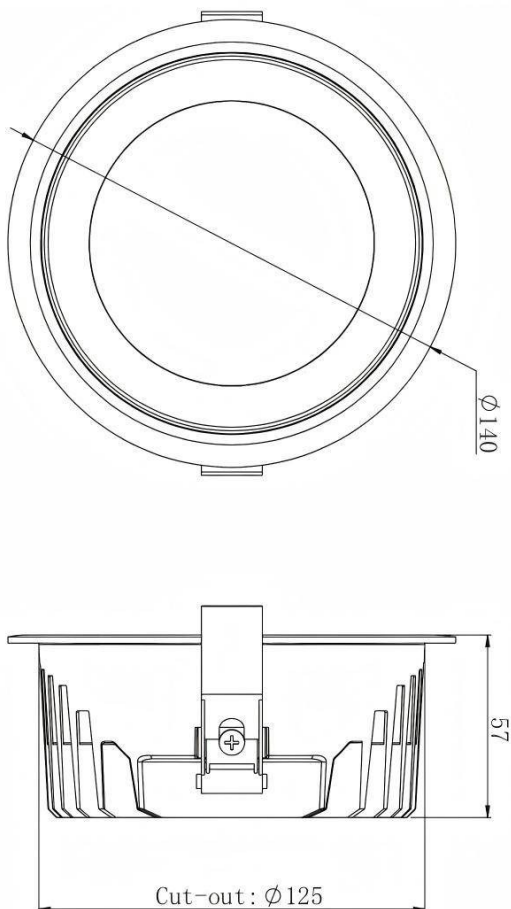

HEF Low glare

Lavov downlight from the family with a power of 7W and a beam angle of 55°. Finished in white and white reflector colour. With a total lumen output of 840lm and a luminous efficacy of 120lm/W. Made in die cast aluminium housing and micro nano PC lenses. Driver DALI dimmable. CCT 3000K.

Dimensions

Product dimensions (mm) **ø140*H57mm**

Scheme

Item code	86.D100.2333.01
Product type	Indoor
Category	Downlights
Family	HEF Low glare
Pictograms	

Product	
Real power (W)	7
Real luminous flux (Lm)	840
Luminous efficiency (Lm/W)	120
Beam angle (&ordm;)	55°
Life time (h)	50000hrs L80B10
IP	IP40
Colour	white and white reflector
U. G. R	<19
Control gear included	yes
Control gear	DALI dimmable
Flicker Free	yes
Light source	led
Type of LED	SMD
Colour temperature (K)	3000
Colour consistency (SDCM)	SDCM<5
CRI	80
IK	06