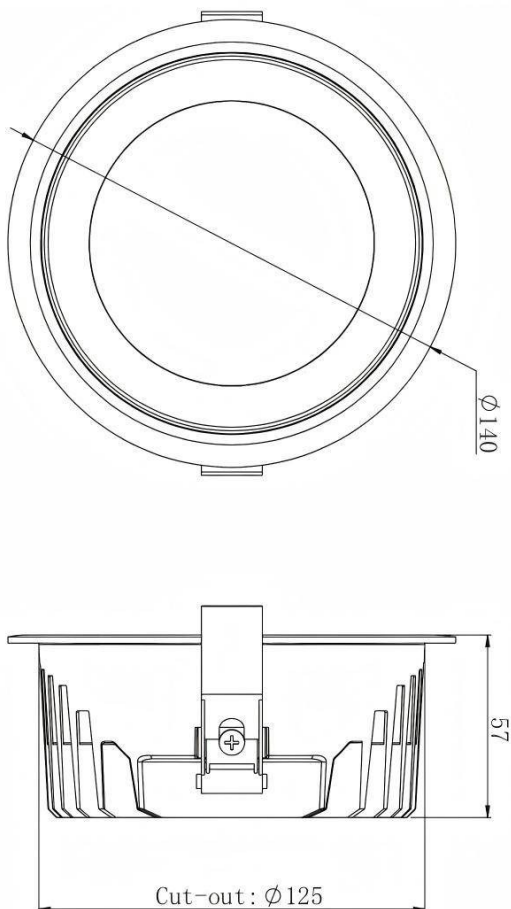

Scheme

Item code	86.D100.2431.01
Product type	Indoor
Category	Downlights
Family	HEF Low glare
Pictograms	

Product	
Real power (W)	7
Real luminous flux (Lm)	840
Luminous efficiency (Lm/W)	120
Beam angle (&ordm;)	55°
Life time (h)	50000hrs L80B10
IP	IP40
Colour	white and white reflector
U. G. R	<19
Control gear included	yes
Control gear	On-Off no dim
Flicker Free	yes
Light source	led
Type of LED	SMD
Colour temperature (K)	4000
Colour consistency (SDCM)	SDCM<5
CRI	80
IK	06