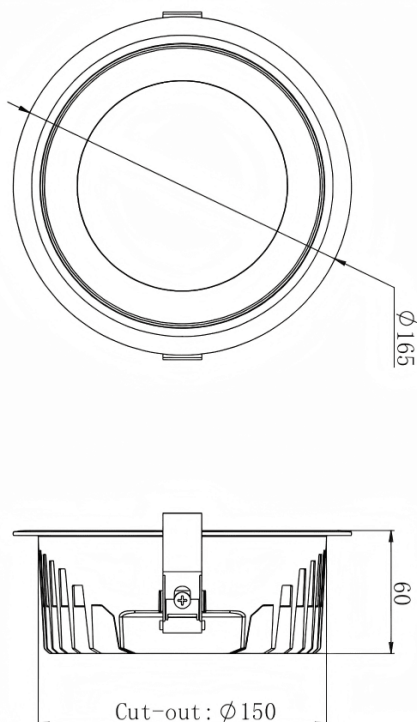

HEF Low glare

Lavov downlight from the family with a power of 15W and a beam angle of 55°. Finished in white and white reflector colour. With a total lumen output of 1800lm and a luminous efficacy of 120lm/W. Made in die cast aluminium housing and micro nano PC lenses. Driver On-Off no dim . CCT 3000K.

Dimensions

Product dimensions (mm) $\varnothing 165 * H60mm$

Scheme

Item code	86.D100.3331.01
-----------	-----------------

Product type	Indoor
--------------	--------

Category	Downlights
----------	------------

Beam angle (°)	55°
----------------	-----

Life time (h)	50000hrs L80B10
---------------	-----------------

IP	IP40
----	------

Colour	white and white reflector
--------	---------------------------

U. G. R	19
---------	----