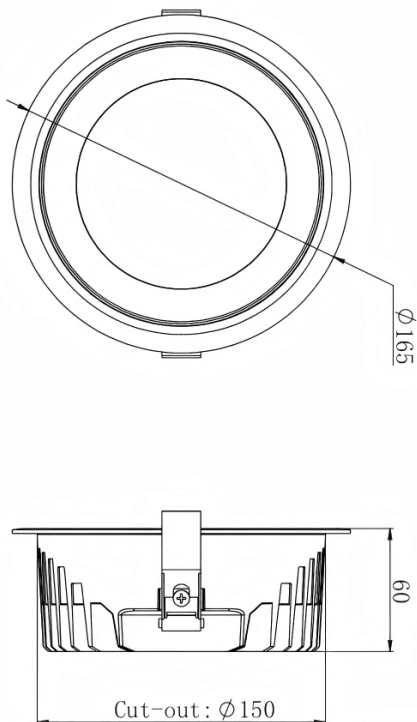

HEF Low glare

Lavov downlight from the family with a power of 15W and a beam angle of 55°. Finished in white and white reflector colour. With a total lumen output of 1800lm and a luminous efficacy of 120lm/W. Made in die cast aluminium housing and micro nano PC lenses. Driver On-Off no dim . CCT 3000K.

Item code	86.D100.3331.01
Product type	Indoor
Category	Downlights
Family	HEF Low glare
Pictograms	

Product	
Real power (W)	15
Real luminous flux (Lm)	1800
Luminous efficiency (Lm/W)	120
Beam angle (&ordm;)	55°
Life time (h)	50000hrs L80B10
IP	IP40
Colour	white and white reflector
U. G. R	<19
Control gear included	yes
Control gear	On-Off no dim
Flicker Free	yes
Light source	led
Type of LED	SMD
Colour temperature (K)	3000
Colour consistency (SDCM)	SDCM<5
CRI	80
IK	06

Dimensions

Product dimensions (mm) **ø165*H60mm**

Scheme

Photometry