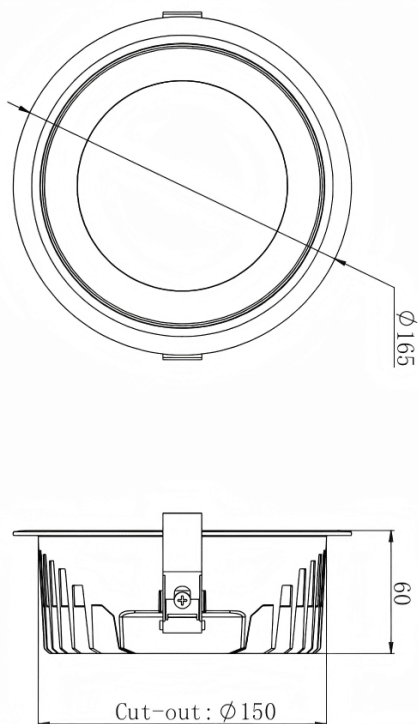

HEF Low glare

Lavov downlight from the family with a power of 15W and a beam angle of 55°. Finished in white and white reflector colour. With a total lumen output of 1800lm and a luminous efficacy of 120lm/W. Made in die cast aluminium housing and micro nano PC lenses. Driver On-Off no dim . CCT 4000K.

Dimensions

Product dimensions (mm) **ø165*H60mm**

Scheme

Item code	86.D100.3431.01
Product type	Indoor
Category	Downlights
Family	HEF Low glare
Pictograms	

Product	
Real power (W)	15
Real luminous flux (Lm)	1800
Luminous efficiency (Lm/W)	120
Beam angle (°)	55°
Life time (h)	50000hrs L80B10
IP	IP40
Colour	white and white reflector
U. G. R	19
Control gear included	yes
Control gear	On-Off no dim
Flicker Free	yes
Light source	led
Type of LED	SMD
Colour temperature (K)	4000
Colour consistency (SDCM)	SDCM5
CRI	80
IK	06