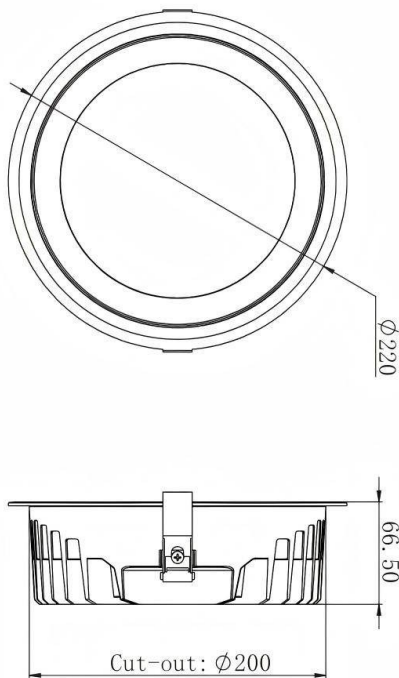

HEF Low glare

Lavov downlight from the family with a power of 24W and a beam angle of 55°. Finished in white and white reflector colour. With a total lumen output of 3600lm and a luminous efficacy of 150lm/W. Made in die cast aluminium housing and micro nano PC lenses. Driver DALI dimmable. CCT 3000K.

Item code	86.D100.4333.01
Product type	Indoor
Category	Downlights
Family	HEF Low glare
Pictograms	

Dimensions

Product dimensions (mm) **ø220*H66.5mm**

Scheme

Product

Real power (W)	24
Real luminous flux (Lm)	3600
Luminous efficiency (Lm/W)	150
Beam angle (°)	55°
Life time (h)	50000hrs L80B10
IP	IP40
Colour	white and white reflector
U. G. R	19
Control gear included	yes
Control gear	DALI dimmable
Flicker Free	yes
Light source	led
Type of LED	SMD
Colour temperature (K)	3000
Colour consistency (SDCM)	SDCM5
CRI	80
IK	06