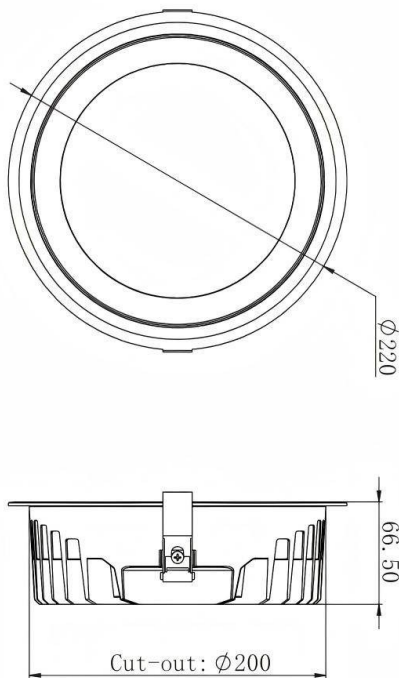

HEF Low glare

Lavov downlight from the family with a power of 24W and a beam angle of 55°. Finished in white and white reflector colour. With a total lumen output of 3600lm and a luminous efficacy of 150lm/W. Made in die cast aluminium housing and micro nano PC lenses. Driver DALI dimmable. CCT 3000K.

Item code	86.D100.4333.01
Product type	Indoor
Category	Downlights
Family	HEF Low glare
Pictograms	

Product	
Real power (W)	24
Real luminous flux (Lm)	3600
Luminous efficiency (Lm/W)	150
Beam angle (&ordm;)	55°
Life time (h)	50000hrs L80B10
IP	IP40
Colour	white and white reflector
U. G. R	<19
Control gear included	yes
Control gear	DALI dimmable
Flicker Free	yes
Light source	led
Type of LED	SMD
Colour temperature (K)	3000
Colour consistency (SDCM)	SDCM<5
CRI	80
IK	06

Dimensions

Product dimensions (mm) **ø220*H66.5mm**

Scheme

Photometry