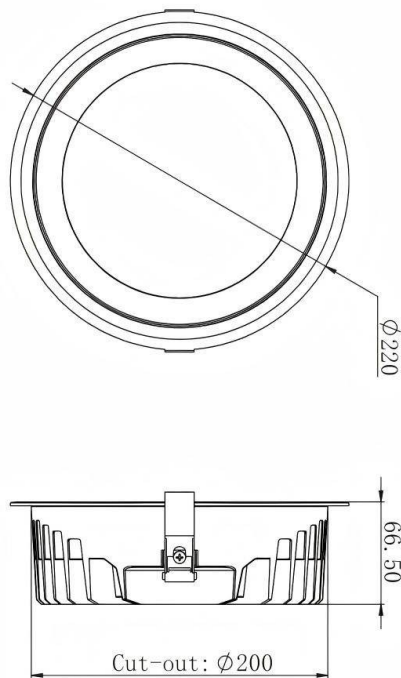

### HEF Low glare

Lavov downlight from the family with a power of 24W and a beam angle of 55°. Finished in white and white reflector colour. With a total lumen output of 3600lm and a luminous efficacy of 150lm/W. Made in die cast aluminium housing and micro nano PC lenses. Driver On-Off no dim . CCT 4000K.

#### Dimensions

Product dimensions (mm) **ø220\*H66.5mm**

#### Scheme

Item code	86.D100.4431.01
Product type	Indoor
Category	Downlights
Family	HEF Low glare
Pictograms	

Product	
Real power (W)	24
Real luminous flux (Lm)	3600
Luminous efficiency (Lm/W)	150
Beam angle (°)	55°
Life time (h)	50000hrs L80B10
IP	IP40
Colour	white and white reflector
U. G. R	19
Control gear included	yes
Control gear	On-Off no dim
Flicker Free	yes
Light source	led
Type of LED	SMD
Colour temperature (K)	4000
Colour consistency (SDCM)	SDCM5
CRI	80
IK	06