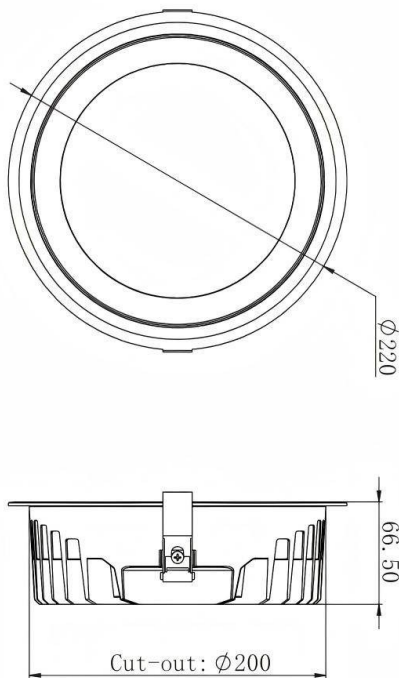

HEF Low glare

Lavov downlight from the family with a power of 35W and a beam angle of 55°. Finished in white and white reflector colour. With a total lumen output of 5250lm and a luminous efficacy of 150lm/W. Made in die cast aluminium housing and micro nano PC lenses. Driver On-Off no dim . CCT 3000K.

Item code	86.D100.5331.01
Product type	Indoor
Category	Downlights
Family	HEF Low glare
Pictograms	

Product	
Real power (W)	35
Real luminous flux (Lm)	5250
Luminous efficiency (Lm/W)	150
Beam angle (°)	55°
Life time (h)	50000hrs L80B10
IP	IP40
Colour	white and white reflector
U. G. R	23
Control gear included	yes
Control gear	On-Off no dim
Flicker Free	yes
Light source	led
Type of LED	SMD
Colour temperature (K)	3000
Colour consistency (SDCM)	SDCM5
CRI	80
IK	06

Dimensions

Product dimensions (mm) **ø220*H66.5mm**

Scheme

Photometry