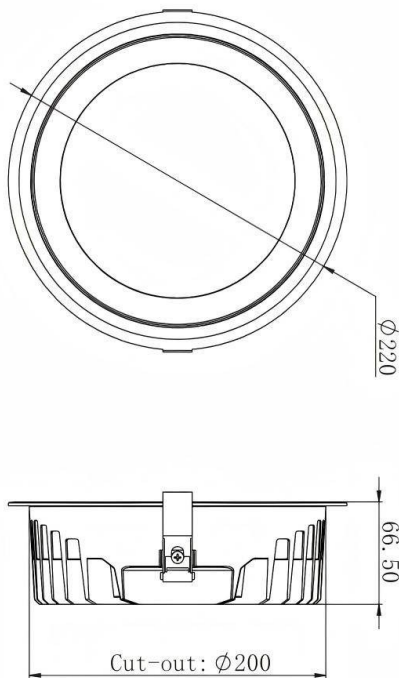

HEF Low glare

Lavov downlight from the family with a power of 35W and a beam angle of 55°. Finished in white and white reflector colour. With a total lumen output of 5250lm and a luminous efficacy of 150lm/W. Made in die cast aluminium housing and micro nano PC lenses. Driver DALI dimmable. CCT 3000K.

Item code	86.D100.5333.01
Product type	Indoor
Category	Downlights
Family	HEF Low glare
Pictograms	

Product	
Real power (W)	35
Real luminous flux (Lm)	5250
Luminous efficiency (Lm/W)	150
Beam angle (°)	55°
Life time (h)	50000hrs L80B10
IP	IP40
Colour	white and white reflector
U. G. R	23
Control gear included	yes
Control gear	DALI dimmable
Flicker Free	yes
Light source	led
Type of LED	SMD
Colour temperature (K)	3000
Colour consistency (SDCM)	SDCM5
CRI	80
IK	06

Dimensions

Product dimensions (mm) **ø220*H66.5mm**

Scheme

Photometry