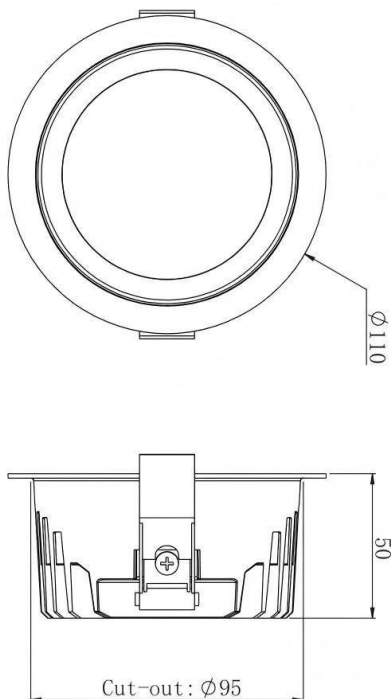

HEF Low glare

Lavov downlight from the family with a power of 5W and a beam angle of 55°. Finished in white and bright silver reflector colour. With a total lumen output of 600lm and a luminous efficacy of 120lm/W. Made in die cast aluminium housing and micro nano PC lenses. Driver On-Off no dim . CCT 3000K.

Item code	86.D101.1331.01
Product type	Indoor
Category	Downlights
Family	HEF Low glare
Pictograms	

Dimensions

Product dimensions (mm) **ø110*H50mm**

Scheme

Product	
Real power (W)	5
Real luminous flux (Lm)	600
Luminous efficiency (Lm/W)	120
Beam angle (°)	55°
Life time (h)	50000hrs L80B10
IP	IP40
Colour	white and bright silver reflector
U. G. R	19
Control gear included	yes
Control gear	On-Off no dim
Flicker Free	yes
Light source	led
Type of LED	SMD
Colour temperature (K)	3000
Colour consistency (SDCM)	SDCM5
CRI	80
IK	06