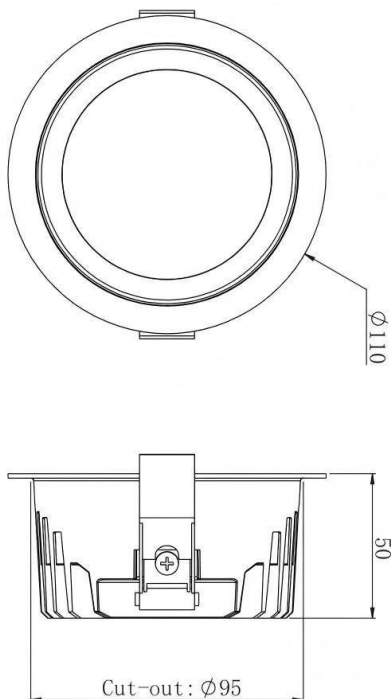

HEF Low glare

Lavov downlight from the family with a power of 5W and a beam angle of 55°. Finished in white and bright silver reflector colour. With a total lumen output of 600lm and a luminous efficacy of 120lm/W. Made in die cast aluminium housing and micro nano PC lenses. Driver DALI dimmable. CCT 3000K.

Item code	86.D101.1333.01
Product type	Indoor
Category	Downlights
Family	HEF Low glare
Pictograms	

Dimensions

Product dimensions (mm) **ø110*H50mm**

Scheme

Product	
Real power (W)	5
Real luminous flux (Lm)	600
Luminous efficiency (Lm/W)	120
Beam angle (°)	55°
Life time (h)	50000hrs L80B10
IP	IP40
Colour	white and bright silver reflector
U. G. R	19
Control gear included	yes
Control gear	DALI dimmable
Flicker Free	yes
Light source	led
Type of LED	SMD
Colour temperature (K)	3000
Colour consistency (SDCM)	SDCM5
CRI	80
IK	06