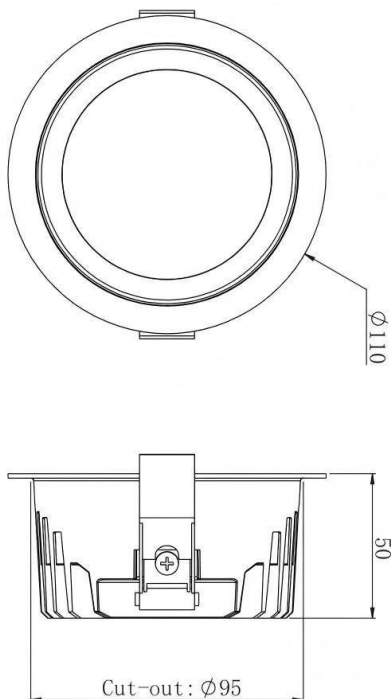

HEF Low glare

Lavov downlight from the family with a power of 5W and a beam angle of 55°. Finished in white and bright silver reflector colour. With a total lumen output of 600lm and a luminous efficacy of 120lm/W. Made in die cast aluminium housing and micro nano PC lenses. Driver DALI dimmable. CCT 3000K.

Item code	86.D101.1333.01
Product type	Indoor
Category	Downlights
Family	HEF Low glare
Pictograms	

Dimensions

Product dimensions (mm) **ø110*H50mm**

Scheme

Product	
Real power (W)	5
Real luminous flux (Lm)	600
Luminous efficiency (Lm/W)	120
Beam angle (&ordm;)	55°
Life time (h)	50000hrs L80B10
IP	IP40
Colour	white and bright silver reflector
U. G. R	<19
Control gear included	yes
Control gear	DALI dimmable
Flicker Free	yes
Light source	led
Type of LED	SMD
Colour temperature (K)	3000
Colour consistency (SDCM)	SDCM<5
CRI	80
IK	06