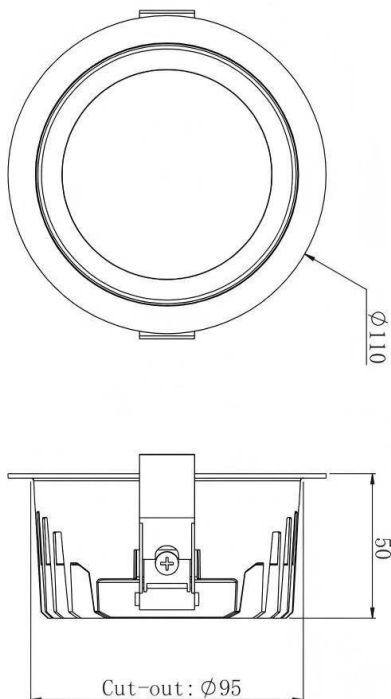

HEF Low glare

Lavov downlight from the family with a power of 5W and a beam angle of 55°. Finished in white and bright silver reflector colour. With a total lumen output of 600lm and a luminous efficacy of 120lm/W. Made in die cast aluminium housing and micro nano PC lenses. Driver On-Off no dim . CCT 4000K.

Dimensions

Product dimensions (mm) **ø110*H50mm**

Scheme

Item code	86.D101.1431.01
Product type	Indoor
Category	Downlights
Family	HEF Low glare
Pictograms	

Product	
Real power (W)	5
Real luminous flux (Lm)	600
Luminous efficiency (Lm/W)	120
Beam angle (°)	55°
Life time (h)	50000hrs L80B10
IP	IP40
Colour	white and bright silver reflector
U. G. R	19
Control gear included	yes
Control gear	On-Off no dim
Flicker Free	yes
Light source	led
Type of LED	SMD
Colour temperature (K)	4000
Colour consistency (SDCM)	SDCM5
CRI	80
IK	06