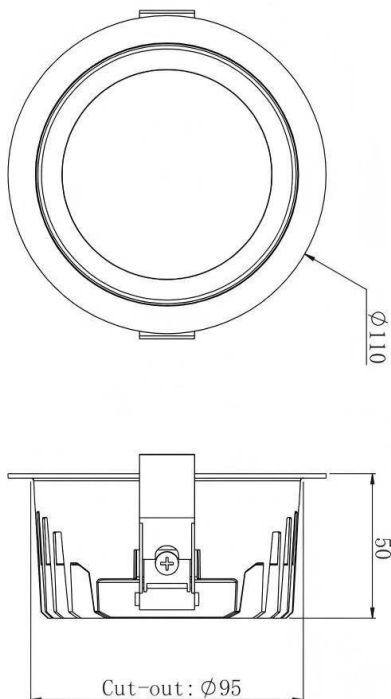

HEF Low glare

Lavov downlight from the family with a power of 5W and a beam angle of 55°. Finished in white and bright silver reflector colour. With a total lumen output of 600lm and a luminous efficacy of 120lm/W. Made in die cast aluminium housing and micro nano PC lenses. Driver DALI dimmable. CCT 4000K.

Dimensions

Product dimensions (mm) **ø110*H50mm**

Scheme

Item code	86.D101.1433.01
Product type	Indoor
Category	Downlights
Family	HEF Low glare
Pictograms	

Product	
Real power (W)	5
Real luminous flux (Lm)	600
Luminous efficiency (Lm/W)	120
Beam angle (º)	55°
Life time (h)	50000hrs L80B10
IP	IP40
Colour	white and bright silver reflector
U. G. R	<19
Control gear included	yes
Control gear	DALI dimmable
Flicker Free	yes
Light source	led
Type of LED	SMD
Colour temperature (K)	4000
Colour consistency (SDCM)	SDCM<5
CRI	80
IK	06