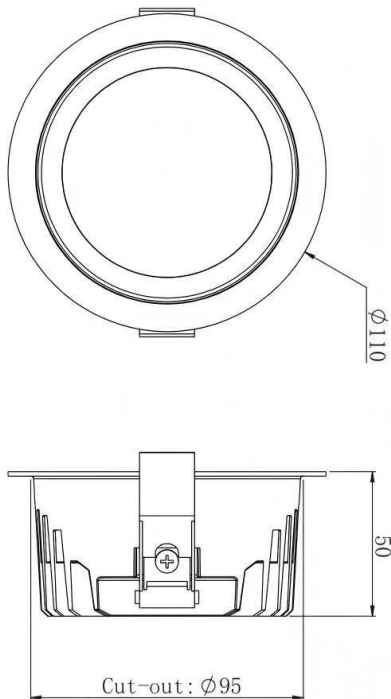

HEF Low glare

Lavov downlight from the family with a power of 5W and a beam angle of 55°. Finished in white and bright silver reflector colour. With a total lumen output of 600lm and a luminous efficacy of 120lm/W. Made in die cast aluminium housing and micro nano PC lenses. Driver DALI dimmable. CCT 4000K.

Dimensions

Product dimensions (mm) **ø110*H50mm**

Scheme

Item code	86.D101.1433.01
Product type	Indoor
Category	Downlights
Family	HEF Low glare
Pictograms	

Product	
Real power (W)	5
Real luminous flux (Lm)	600
Luminous efficiency (Lm/W)	120
Beam angle (°)	55°
Life time (h)	50000hrs L80B10
IP	IP40
Colour	white and bright silver reflector
U. G. R	19
Control gear included	yes
Control gear	DALI dimmable
Flicker Free	yes
Light source	led
Type of LED	SMD
Colour temperature (K)	4000
Colour consistency (SDCM)	SDCM5
CRI	80
IK	06